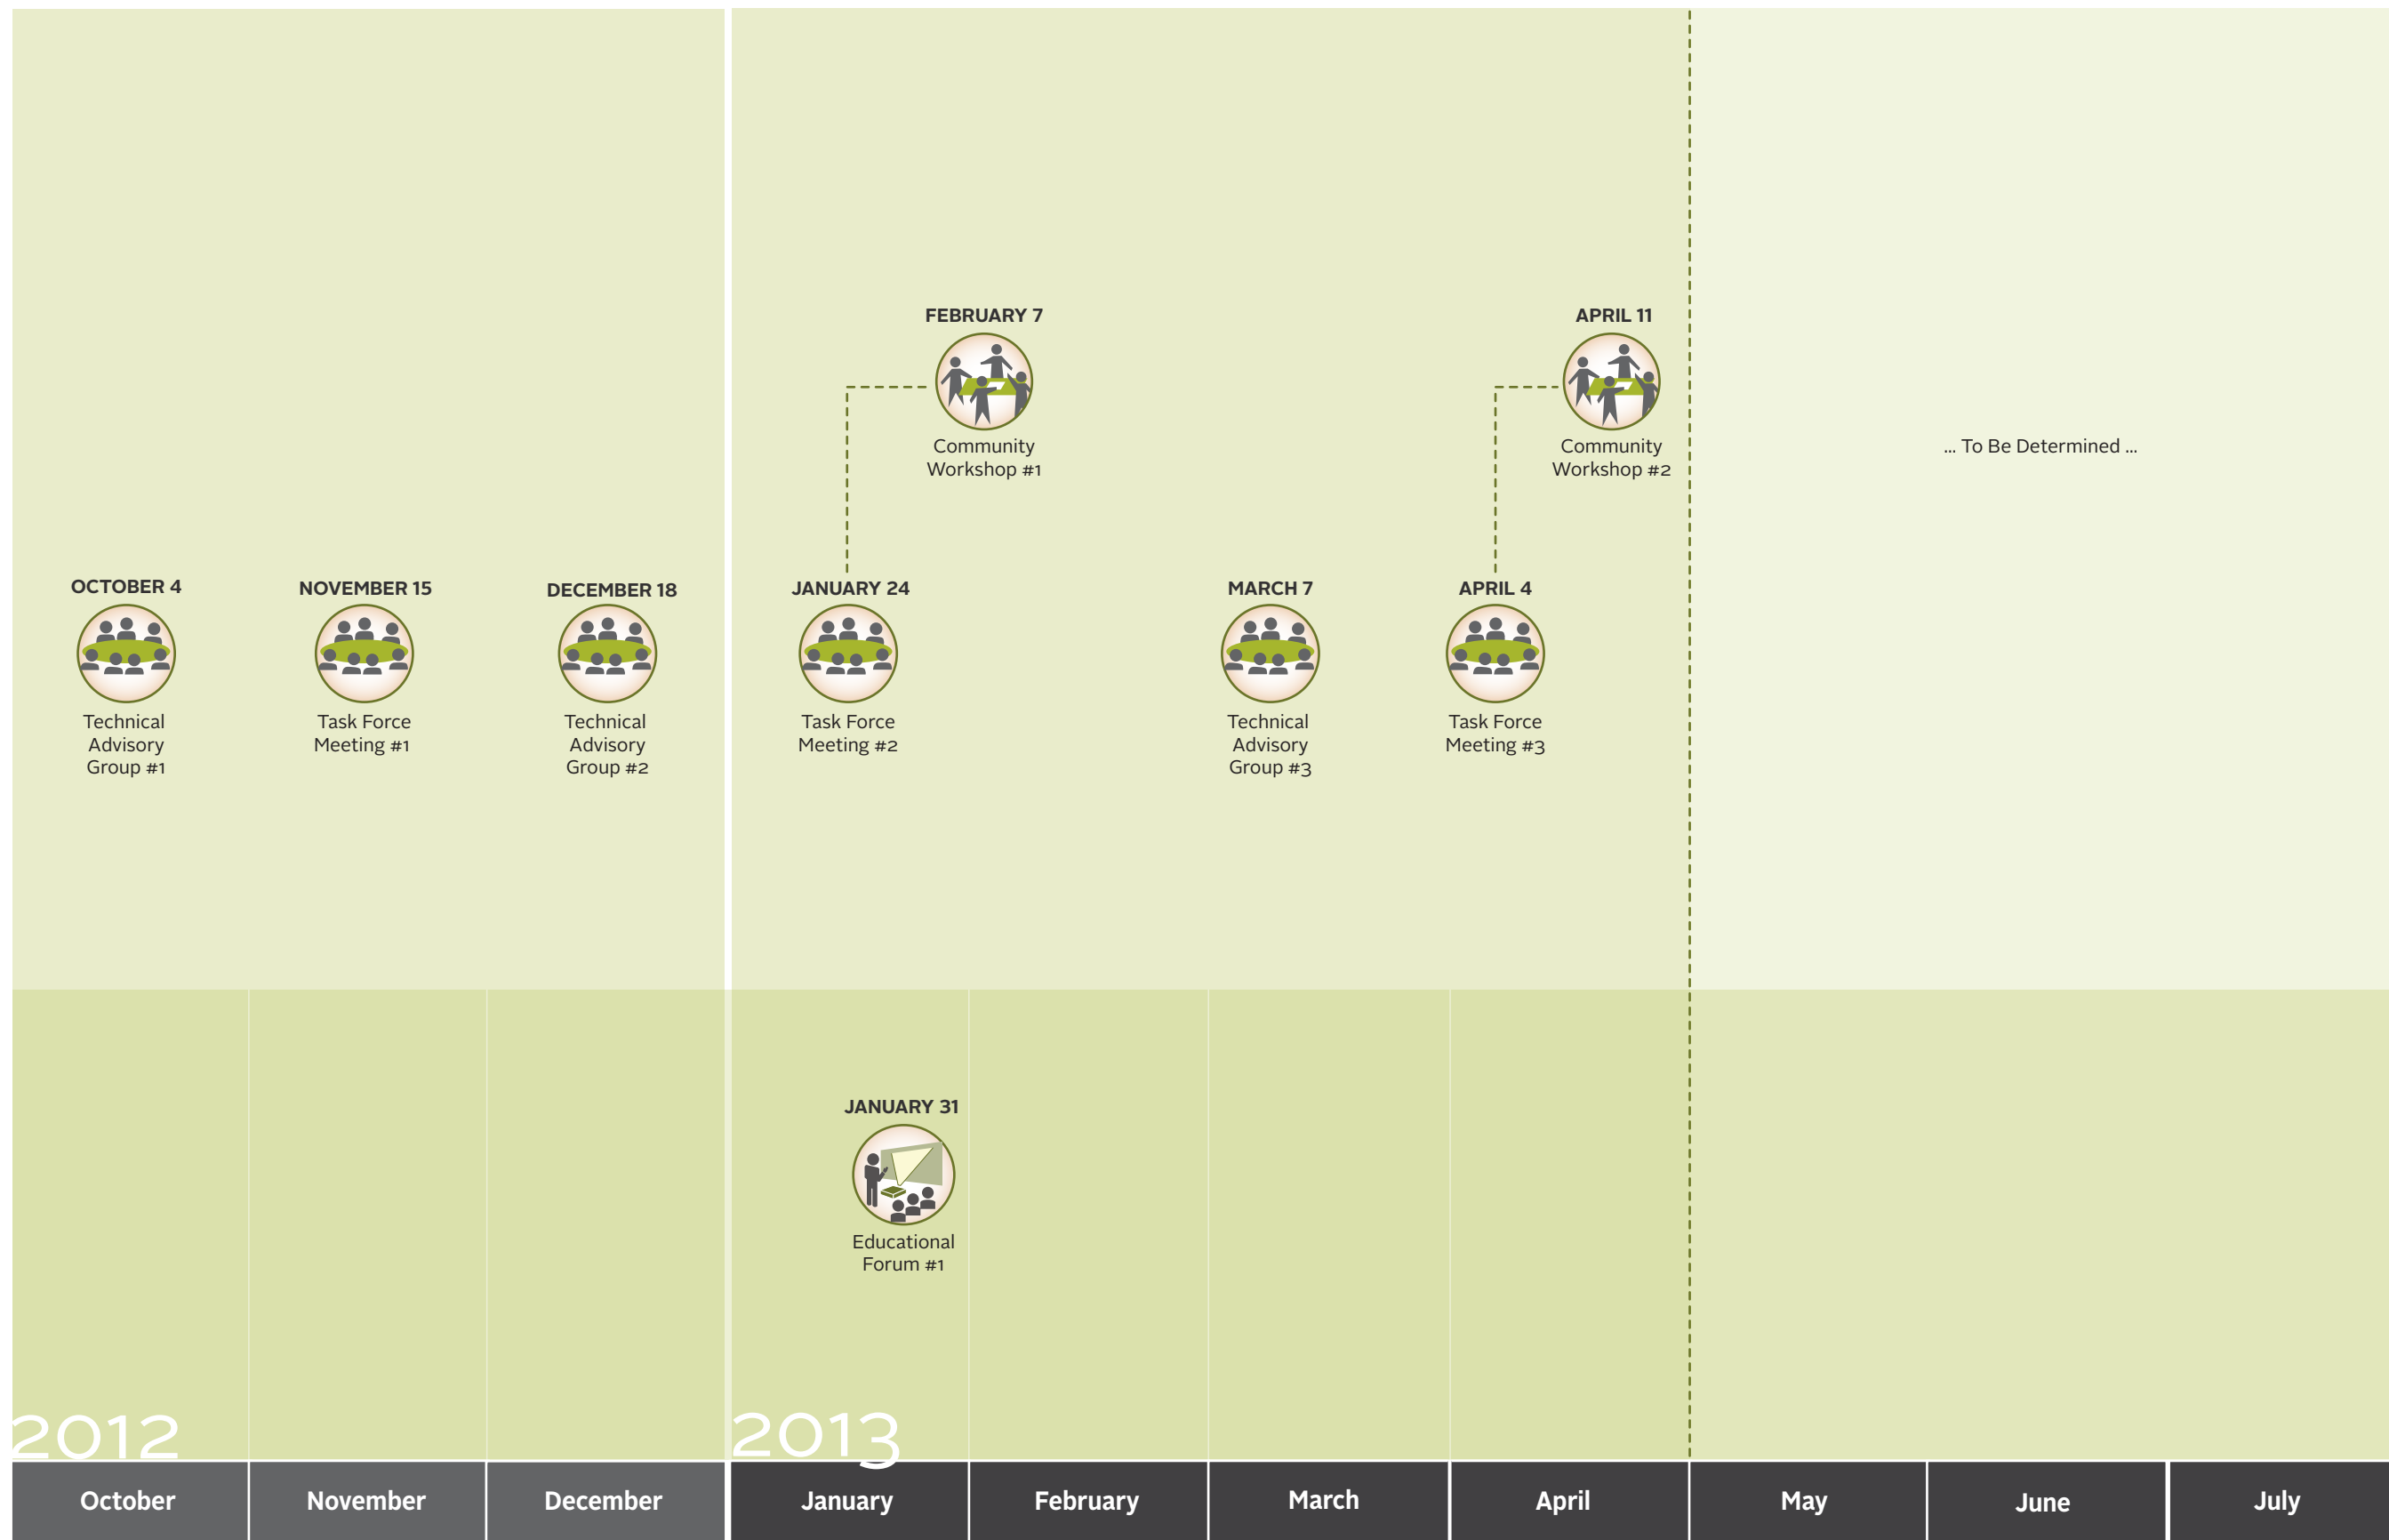

ENVISION ALACHUA

Phase II

A Community Discussion on the Future of East County

CONVENED BY PLUM CREEK

2012

2013

October November December January February March April May June July